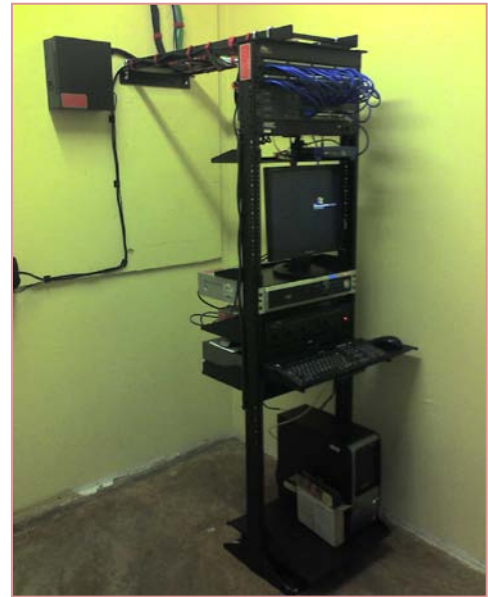

S2M Solutions provided equipment and installation for multiple locations in Texas and Oklahoma.

Complete cabling of each facility for Voice/Data, CCTV, and Sound System. Complete set up of Freestanding Rack with hardware. Build out of rack with CCTV DVR, Server, Switches and electronics. Installation of Security Cameras, Point of Sale equipment, Sound System, and Phone System.